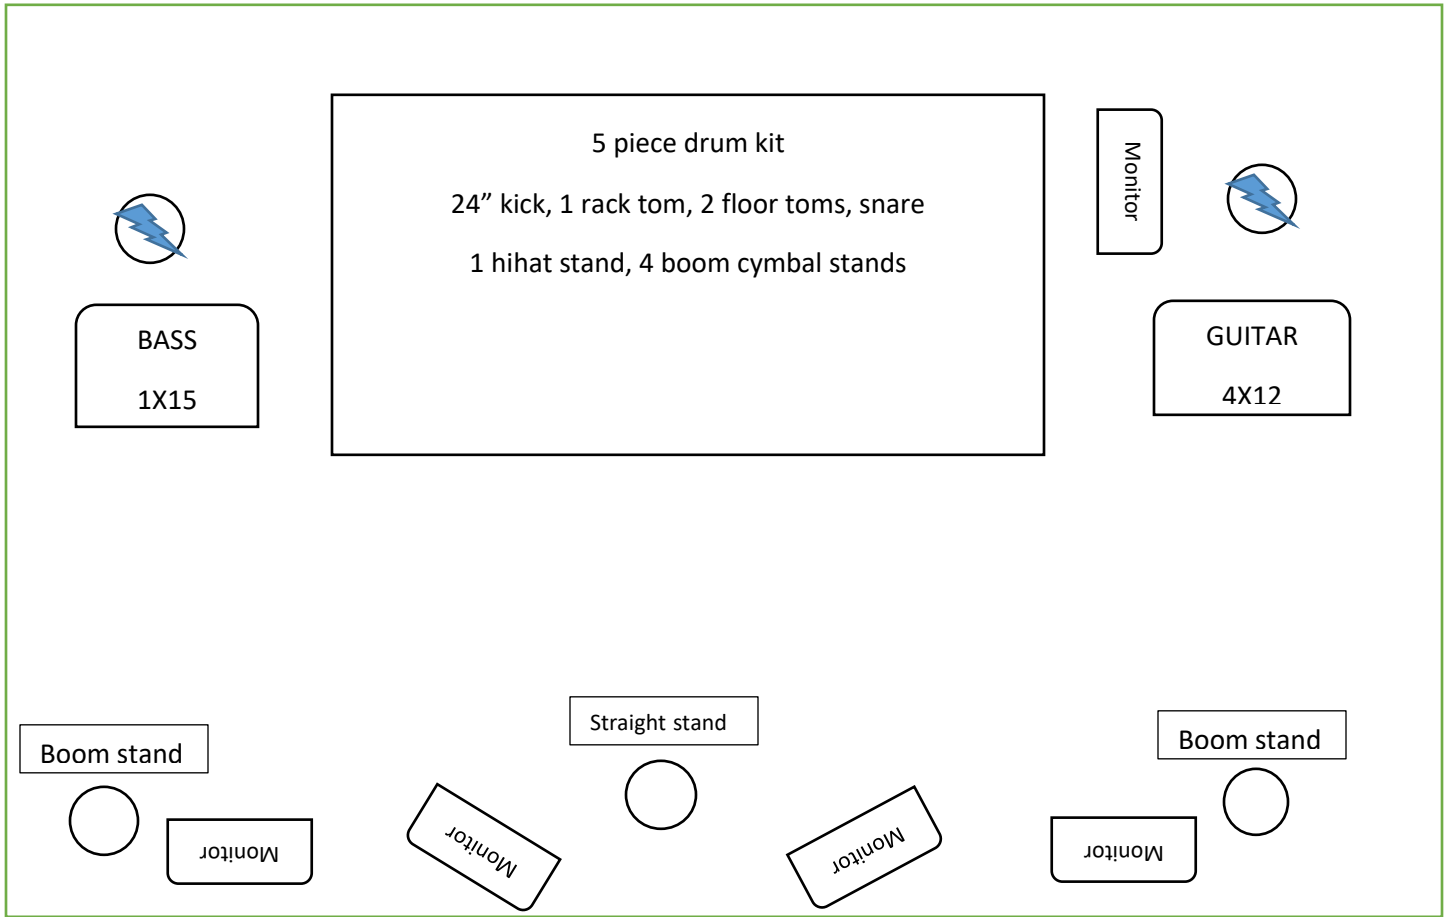

STAGE PLOT AND INPUT LIST

INPUT LIST			
INPUT	DESCRIPTION	MIC/D.I.	STAND TYPE
1	KICK DRUM	SHURE BETA 52A	SHORT BOOM
2	SNARE	SHURE SM57	CLIP OR SHORT BOOM
3	HI HAT	SHURE SM81 OR EQV	STRAIGHT STAND
4	RACK TOM	SENNHEISER 604 OR EQV	CLIP OR SHORT BOOM
5	FLOOR TOM 1	SENNHEISER 604 OR EQV	CLIP OR SHORT BOOM
6	FLOOR TOM 2	SENNHEISER 604 OR EQV	CLIP OR SHORT BOOM
7	BASS GUITAR	D.I.	
8	GUITAR	SHURE SM57	SHORT BOOM
9	LEAD VOCAL	SHURE SM 58 WIRELESS	STRAIGHT STAND
10	STAGE RIGHT VOCAL	SHURE SM 58	BOOM STAND
11	STAGE LEFT VOCAL	SHURE SM 58	BOOM STAND
12	CD PLAYER	N/A	N/A